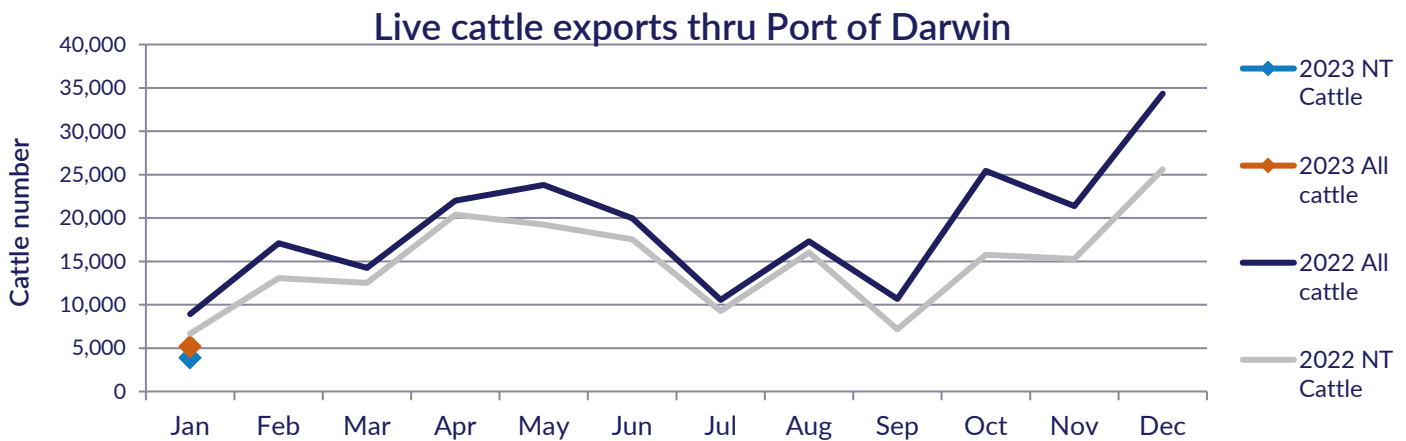

Pastoral Market Update

Live Exports via Darwin Port – January 2023

Please note: figures are for stock exported through the Port of Darwin only; some NT stock are exported through interstate ports.

Please note: the NT Cattle figures here have been rounded respectively and may not tally to totals.

The figures listed below are correct as at 31 January 2023 and are subject to change as further data becomes available.

Destination	Export of ALL CATTLE (including interstate)							Export of NT CATTLE (estimate only)						
	2021	2022	Last year to 1/01/22	YTD to 1/01/23	Jan	Last month	Difference	2021	2022	Last year to 1/01/22	YTD to 1/01/23	Jan	Last month	Difference
Brunei	8,203	2,722	0	0	0	548	-548	6,752	2,205	0	0	0	409	-409
Indonesia	236,764	203,381	8,917	5,161	5,161	32,532	-27,371	196,865	160,123	6,661	3,897	3,897	24,269	-20,372
Philippines	7,288	4,348	0	0	0	1,252	-1,252	6,070	3,413	0	0	0	934	-934
Sabah	258	2,667	0	0	0	0	0	229	2,069	0	0	0	0	0
Sarawak	2,169	1,248	0	0	0	0	0	1,898	914	0	0	0	0	0
Malaysia	8,273	2,416	0	0	0	0	0	6,638	1,936	0	0	0	0	0
Vietnam	20,506	8,993	0	0	0	0	0	16,654	7,822	0	0	0	0	0
Egypt	0	0	0	0	0	0	0	0	0	0	0	0	0	0
Thailand	0	0	0	0	0	0	0	0	0	0	0	0	0	0
Cambodia	0	0	0	0	0	0	0	0	0	0	0	0	0	0
Total	283,461	225,775	8,917	5,161	5,161	34,332	-29,171	235,106	178,482	6,661	3,897	3,897	25,612	-21,715