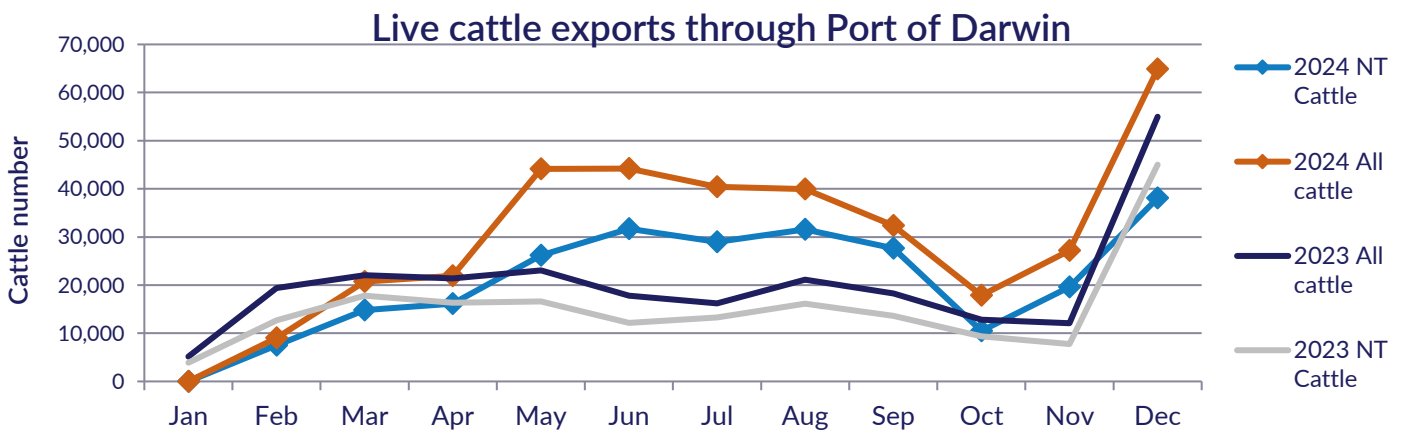

Pastoral Market Update

Live Exports via Darwin Port – December 2024

Please note: figures are for stock exported through the Port of Darwin only; some NT stock are exported through interstate ports.

Please note: the NT Cattle figures here have been rounded respectively and may not tally to totals.

The figures listed below are correct as at 31 December 2024 and are subject to change as further data becomes available.

Destination	Export of ALL CATTLE (including interstate)							Export of NT CATTLE (estimate only)						
	2022	2023	Last year to 31/12/23	YTD to 31/12/24	Dec-24	Nov-24	Difference	2022	2023	Last year to 31/12/23	YTD to 31/12/24	Dec-24	Nov-24	Difference
Brunei	2,722	3,282	0	3,480	0	0	0	2,205	2,448	0	2,384	0	446	-446
Indonesia	203,381	213,805	54,973	347,695	64,868	27,210	37,658	160,123	162,126	45,023	239,019	38,078	19,047	19,031
Philippines	4,348	7,495	0	8,700	0	0	0	3,413	5,554	0	6,600	0	0	0
Sabah	2,667	950	0	3,646	0	0	0	2,069	724	0	3,114	0	0	0
Sarawak	1,248	1,840	0	946	0	0	0	914	1,258	0	747	0	0	0
Malaysia	2,416	4,326	0	1,072	0	0	0	1,936	3,221	0	636	0	0	0
Vietnam	8,993	12,737	0	12,494	0	0	0	7,822	9,266	0	9,161	0	0	0
Egypt	0	0	0	0	0	0	0	0	0	0	0	0	0	0
Thailand	0	0	0	0	0	0	0	0	0	0	0	0	0	0
Cambodia	0	0	0	0	0	0	0	0	0	0	0	0	0	0
Total	225,775	244,435	54,973	378,033	64,868	27,210	37,658	178,482	184,597	45,023	261,661	38,078	19,493	18,584

Livestock Movement Statistics Reports for livestock movements from NT to Interstate, within NT and Interstate to NT are updated biannually – see [livestock movement statistics](#).

[Subscribe](#) or [unsubscribe](#) to the monthly Pastoral Market Update.