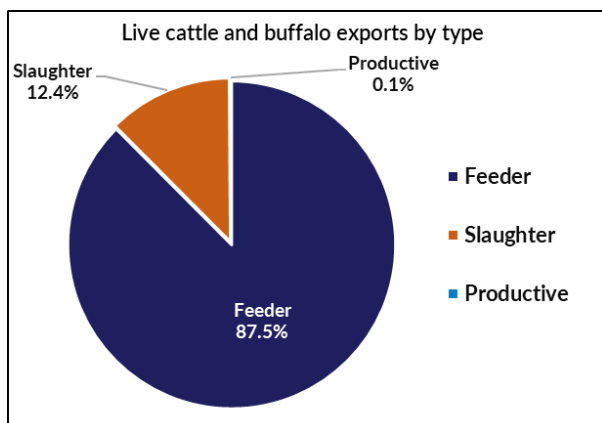

Pastoral Market Update

Live Exports via Darwin Port – January 2021

Please note: figures are for stock exported through the Port of Darwin only; some NT stock are exported through interstate ports.

Please note: the NT Cattle figures here have been rounded respectively and may not tally to totals.

The figures listed below are correct as at **January 31 2021** and are subject to change as further data becomes available.

Destination	Export of ALL CATTLE (including interstate)							Export of NT CATTLE (estimate only)						
	2019	2020	Last year to 31/01/20	YTD to 31/01/21	Jan	Last month	Difference	2019	2020	Last year to 31/01/20	YTD to 31/01/21	Jan	Last month	Difference
Brunei	5,021	6,908	0	0	0	0	0	3,504	5,044	0	0	0	0	0
Indonesia	300,527	293,855	24,064	33,579	33,579	29,246	4,333	201,946	224,394	15,634	26,599	26,599	20,712	5,887
Philippines	14,345	17,476	0	0	0	0	0	10,019	13,516	0	0	0	0	0
Sabah	0	0	0	0	0	0	0	0	0	0	0	0	0	0
Sarawak	2,693	2,229	0	0	0	0	0	1,920	1,738	0	0	0	0	0
Malaysia	8,364	0	0	0	0	0	0	6,001	0	0	0	0	0	0
Vietnam	48,159	37,535	4,152	4,841	4,841	2,138	2,703	32,164	28,633	2,698	3,835	3,835	1,514	2,321
Egypt	0	0	0	0	0	0	0	0	0	0	0	0	0	0
Thailand	0	0	0	0	0	0	0	0	0	0	0	0	0	0
Cambodia	0	0	0	0	0	0	0	0	0	0	0	0	0	0
Total	379,109	358,003	28,216	38,420	38,420	31,384	7,036	255,555	273,325	18,332	30,434	30,434	22,226	8,208

Live cattle exports thru Port of Darwin

OTHER LIVESTOCK 2021

Destination	Buffalo		Goat		Camel	
	YTD	Jan	YTD	Jan	YTD	Jan
Brunei	0	0	0	0	0	0
Indonesia	777	777	0	0	0	0
Philippines	0	0	0	0	0	0
Sabah	0	0	0	0	0	0
Sarawak	0	0	0	0	0	0
Malaysia	0	0	0	0	0	0
Vietnam	0	0	0	0	0	0
Egypt	0	0	0	0	0	0
Thailand	0	0	0	0	0	0
Cambodia	0	0	0	0	0	0
Total	777	777	0	0	0	0