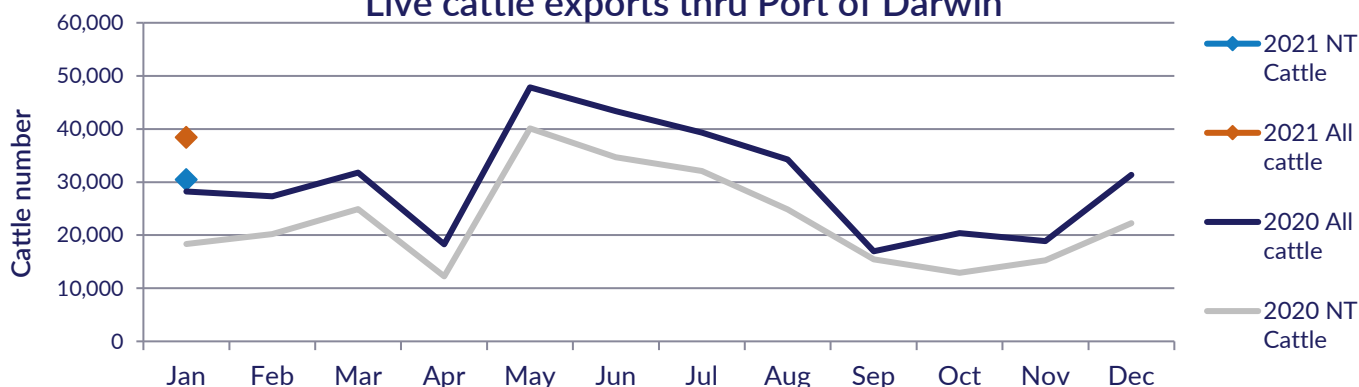

Pastoral Market Update

Live Exports via Darwin Port – January 2021

Please note: figures are for stock exported through the Port of Darwin only; some NT stock are exported through interstate ports.

Please note: the NT Cattle figures here have been rounded respectively and may not tally to totals.

The figures listed below are correct as at **January 31 2021** and are subject to change as further data becomes available.

Destination	Export of ALL CATTLE (including interstate)							Export of NT CATTLE (estimate only)						
	2019	2020	Last year to 31/01/20	YTD to 31/01/21	Jan	Last month	Difference	2019	2020	Last year to 31/01/20	YTD to 31/01/21	Jan	Last month	Difference
Brunei	5,021	6,908	0	0	0	0	0	3,504	5,044	0	0	0	0	0
Indonesia	300,527	293,855	24,064	33,579	33,579	29,246	4,333	201,946	224,394	15,634	26,599	26,599	20,712	5,887
Philippines	14,345	17,476	0	0	0	0	0	10,019	13,516	0	0	0	0	0
Sabah	0	0	0	0	0	0	0	0	0	0	0	0	0	0
Sarawak	2,693	2,229	0	0	0	0	0	1,920	1,738	0	0	0	0	0
Malaysia	8,364	0	0	0	0	0	0	6,001	0	0	0	0	0	0
Vietnam	48,159	37,535	4,152	4,841	4,841	2,138	2,703	32,164	28,633	2,698	3,835	3,835	1,514	2,321
Egypt	0	0	0	0	0	0	0	0	0	0	0	0	0	0
Thailand	0	0	0	0	0	0	0	0	0	0	0	0	0	0
Cambodia	0	0	0	0	0	0	0	0	0	0	0	0	0	0
Total	379,109	358,003	28,216	38,420	38,420	31,384	7,036	255,555	273,325	18,332	30,434	30,434	22,226	8,208

Live cattle exports thru Port of Darwin

OTHER LIVESTOCK 2021