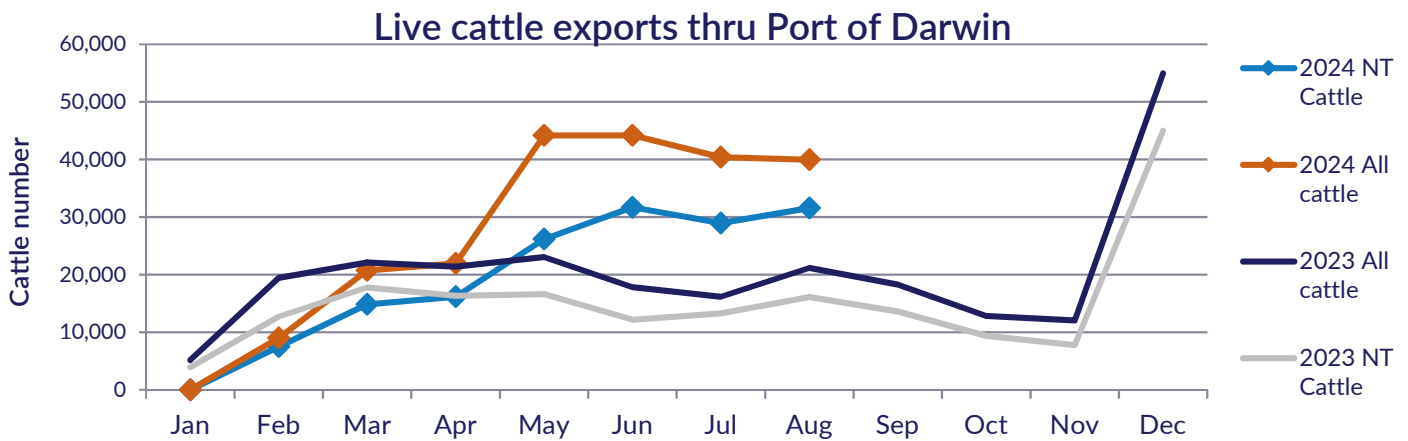

Pastoral Market Update

Live Exports via Darwin Port – August 2024

Please note: figures are for stock exported through the Port of Darwin only; some NT stock are exported through interstate ports.

Please note: the NT Cattle figures here have been rounded respectively and may not tally to totals.

The figures listed below are correct as at 31 August 2024 and are subject to change as further data becomes available.

Destination	Export of ALL CATTLE (including interstate)							Export of NT CATTLE (estimate only)						
	2022	2023	Last year to 1/08/23	YTD to 1/08/24	Aug	Last month	Difference	2022	2023	Last year to 1/08/23	YTD to 1/08/24	Aug	Last month	Difference
Brunei	2,722	3,282	760	2,720	660	0	660	2,205	2,448	579	1,938	521	0	521
Indonesia	203,381	213,805	16,484	200,237	35,664	37,939	-2,275	160,123	162,126	12,561	142,720	28,175	27,202	972
Philippines	4,348	7,495	2,328	5,259	0	0	0	3,413	5,554	1,774	3,662	0	0	0
Sabah	2,667	950	950	0	0	0	0	2,069	724	724	0	0	0	0
Sarawak	1,248	1,840	640	946	946	0	946	914	1,258	488	747	747	0	747
Malaysia	2,416	4,326	0	1,072	0	0	0	1,936	3,221	0	636	0	0	0
Vietnam	8,993	12,737	0	10,131	2,701	2,445	256	7,822	9,266	0	7,143	2,134	1,753	381
Egypt	0	0	0	0	0	0	0	0	0	0	0	0	0	0
Thailand	0	0	0	0	0	0	0	0	0	0	0	0	0	0
Cambodia	0	0	0	0	0	0	0	0	0	0	0	0	0	0
Total	225,775	244,435	21,162	220,365	39,971	40,384	-413	178,482	184,597	16,125	156,845	31,577	28,955	2,622