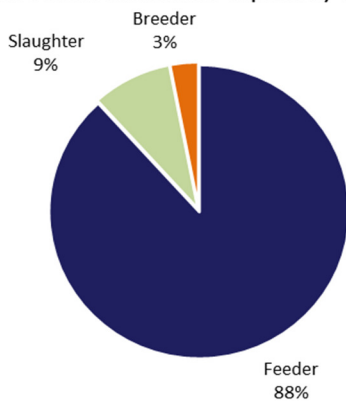

Pastoral Market Update

Live Exports via Darwin Port – August 2024

Please note: figures are for stock exported through the Port of Darwin only; some NT stock are exported through interstate ports.

Please note: the NT Cattle figures here have been rounded respectively and may not tally to totals.

The figures listed below are correct as at 31 August 2024 and are subject to change as further data becomes available.

Destination	Export of ALL CATTLE (including interstate)							Export of NT CATTLE (estimate only)						
	2022	2023	Last year to 1/08/23	YTD to 1/08/24	Aug	Last month	Difference	2022	2023	Last year to 1/08/23	YTD to 1/08/24	Aug	Last month	Difference
Brunei	2,722	3,282	760	2,720	660	0	660	2,205	2,448	579	1,938	521	0	521
Indonesia	203,381	213,805	16,484	200,237	35,664	37,939	-2,275	160,123	162,126	12,561	142,720	28,175	27,202	972
Philippines	4,348	7,495	2,328	5,259	0	0	0	3,413	5,554	1,774	3,662	0	0	0
Sabah	2,667	950	950	0	0	0	0	2,069	724	724	0	0	0	0
Sarawak	1,248	1,840	640	946	946	0	946	914	1,258	488	747	747	0	747
Malaysia	2,416	4,326	0	1,072	0	0	0	1,936	3,221	0	636	0	0	0
Vietnam	8,993	12,737	0	10,131	2,701	2,445	256	7,822	9,266	0	7,143	2,134	1,753	381
Egypt	0	0	0	0	0	0	0	0	0	0	0	0	0	0
Thailand	0	0	0	0	0	0	0	0	0	0	0	0	0	0
Cambodia	0	0	0	0	0	0	0	0	0	0	0	0	0	0
Total	225,775	244,435	21,162	220,365	39,971	40,384	-413	178,482	184,597	16,125	156,845	31,577	28,955	2,622

Live cattle and buffalo exports by type

OTHER LIVESTOCK 2024

Destination	Buffalo		Goat		Camel	
	YTD	Aug	YTD	Aug	YTD	Aug
Brunei	512	170	0	0	0	0
Indonesia	2,416	237	0	0	0	0
Philippines	0	0	0	0	0	0
Sabah	0	0	0	0	0	0
Sarawak	300	300	0	0	0	0
Malaysia	0	0	0	0	0	0
Vietnam	0	0	0	0	0	0
Egypt	0	0	0	0	0	0
Thailand	0	0	0	0	0	0
Cambodia	0	0	0	0	0	0
Total	3,228	707	0	0	0	0