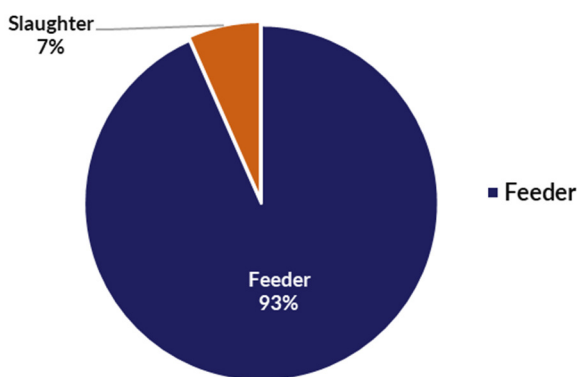

Pastoral Market Update

Live Exports via Darwin Port – May 2023

Please note: figures are for stock exported through the Port of Darwin only; some NT stock are exported through interstate ports.

Please note: the NT Cattle figures here have been rounded respectively and may not tally to totals.

The figures listed below are correct as at 31 May 2023 and are subject to change as further data becomes available.

Destination	Export of ALL CATTLE (including interstate)							Export of NT CATTLE (estimate only)						
	2021	2022	Last year to 1/05/22	YTD to 1/05/23	May	Last month	Difference	2021	2022	Last year to 1/05/22	YTD to 1/05/23	May	Last month	Difference
Brunei	8,203	2,722	516	1,848	800	1,048	-248	6,752	2,205	417	1,376	576	800	-224
Indonesia	236,764	203,381	22,214	84,406	19,545	20,333	-788	196,865	160,123	17,949	62,462	14,072	15,514	-1,442
Philippines	7,288	4,348	0	3,580	2,108	0	2,108	6,070	3,413	0	2,480	1,518	0	1,518
Sabah	258	2,667	0	0	0	0	0	229	2,069	0	0	0	0	0
Sarawak	2,169	1,248	748	0	0	0	0	1,898	914	604	0	0	0	0
Malaysia	8,273	2,416	340	1,257	579	0	579	6,638	1,936	275	963	417	0	417
Vietnam	20,506	8,993	0	0	0	0	0	16,654	7,822	0	0	0	0	0
Egypt	0	0	0	0	0	0	0	0	0	0	0	0	0	0
Thailand	0	0	0	0	0	0	0	0	0	0	0	0	0	0
Cambodia	0	0	0	0	0	0	0	0	0	0	0	0	0	0
Total	283,461	225,775	23,818	91,091	23,032	21,381	1,651	235,106	178,482	19,245	67,281	16,583	16,314	269

Live cattle and buffalo exports by type

OTHER LIVESTOCK 2023

Destination	Buffalo		Goat		Camel	
	YTD	May	YTD	May	YTD	May
Brunei	986	786	0	0	0	0
Indonesia	1,536	102	0	0	0	0
Philippines	0	0	0	0	0	0
Sabah	0	0	0	0	0	0
Sarawak	0	0	0	0	0	0
Malaysia	297	0	0	0	0	0
Vietnam	0	0	0	0	0	0
Egypt	0	0	0	0	0	0
Thailand	0	0	0	0	0	0
Cambodia	0	0	0	0	0	0
Total	2,819	888	0	0	0	0