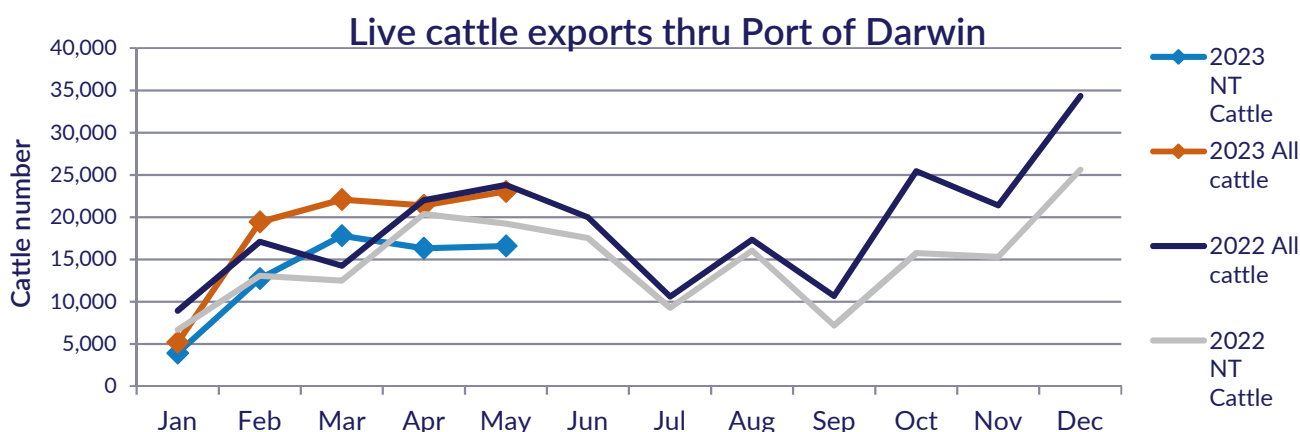

Pastoral Market Update

Live Exports via Darwin Port – May 2023

Please note: figures are for stock exported through the Port of Darwin only; some NT stock are exported through interstate ports.

Please note: the NT Cattle figures here have been rounded respectively and may not tally to totals.

The figures listed below are correct as at 31 May 2023 and are subject to change as further data becomes available.

Destination	Export of ALL CATTLE (including interstate)							Export of NT CATTLE (estimate only)						
	2021	2022	Last year to 1/05/22	YTD to 1/05/23	May	Last month	Difference	2021	2022	Last year to 1/05/22	YTD to 1/05/23	May	Last month	Difference
Brunei	8,203	2,722	516	1,848	800	1,048	-248	6,752	2,205	417	1,376	576	800	-224
Indonesia	236,764	203,381	22,214	84,406	19,545	20,333	-788	196,865	160,123	17,949	62,462	14,072	15,514	-1,442
Philippines	7,288	4,348	0	3,580	2,108	0	2,108	6,070	3,413	0	2,480	1,518	0	1,518
Sabah	258	2,667	0	0	0	0	0	229	2,069	0	0	0	0	0
Sarawak	2,169	1,248	748	0	0	0	0	1,898	914	604	0	0	0	0
Malaysia	8,273	2,416	340	1,257	579	0	579	6,638	1,936	275	963	417	0	417
Vietnam	20,506	8,993	0	0	0	0	0	16,654	7,822	0	0	0	0	0
Egypt	0	0	0	0	0	0	0	0	0	0	0	0	0	0
Thailand	0	0	0	0	0	0	0	0	0	0	0	0	0	0
Cambodia	0	0	0	0	0	0	0	0	0	0	0	0	0	0
Total	283,461	225,775	23,818	91,091	23,032	21,381	1,651	235,106	178,482	19,245	67,281	16,583	16,314	269

Livestock Movement Statistics Reports for livestock movements from NT to Interstate, within NT and Interstate to NT are updated biannually – see [livestock movement statistics](#).

[Subscribe](#) or [unsubscribe](#) to the monthly Pastoral Market Update.