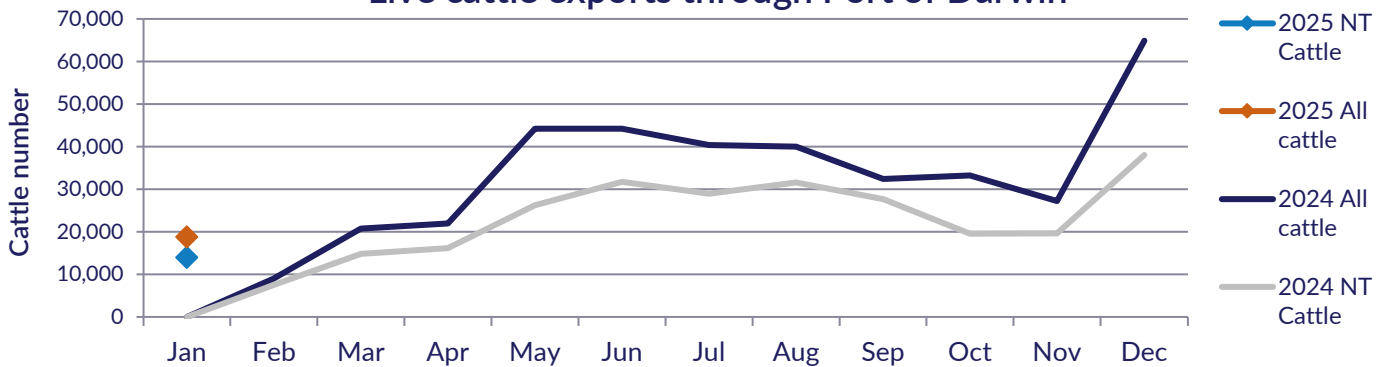

Pastoral Market Update

Live Exports via Darwin Port – January 2025

Please note: figures are for stock exported through the Port of Darwin only; some NT stock are exported through interstate ports.

Please note: the NT Cattle figures here have been rounded respectively and may not tally to totals.

The figures listed below are correct as at 31 January 2025 and are subject to change as further data becomes available.

Destination	Export of ALL CATTLE (including interstate)							Export of NT CATTLE (estimate only)						
	2023	2024	Last year to 31/01/24	YTD to 31/01/25	Jan-25	Dec-24	Difference	2023	2024	Last year to 31/01/24	YTD to 31/01/25	Jan-25	Dec-24	Difference
Brunei	3,282	3,480	0	0	0	0	0	2,448	2,384	0	0	0	0	0
Indonesia	213,805	347,695	0	13,475	13,475	64,868	-51,393	162,126	239,019	0	10,012	10,012	38,078	-28,066
Philippines	7,495	8,700	0	3,380	3,380	0	3,380	5,554	6,600	0	2,511	2,511	0	2,511
Sabah	950	3,646	0	0	0	0	0	724	3,114	0	0	0	0	0
Sarawak	1,840	946	0	0	0	0	0	1,258	747	0	0	0	0	0
Malaysia	4,326	1,072	0	0	0	0	0	3,221	636	0	0	0	0	0
Vietnam	12,737	12,494	0	1,937	1,937	0	1,937	9,266	9,161	0	1,439	1,439	0	1,439
Egypt	0	0	0	0	0	0	0	0	0	0	0	0	0	0
Thailand	0	0	0	0	0	0	0	0	0	0	0	0	0	0
Cambodia	0	0	0	0	0	0	0	0	0	0	0	0	0	0
Total	244,435	378,033	0	18,792	18,792	64,868	-46,076	184,597	261,661	0	13,962	13,962	38,078	-24,115

Live cattle exports through Port of Darwin

Live cattle and buffalo exports by type