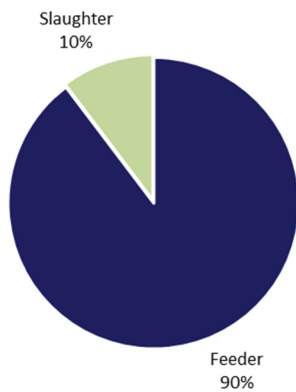

Live cattle and buffalo exports by type

OTHER LIVESTOCK 2025

Destination	Buffalo		Goat		Camel	
	YTD	Jan-25	YTD	Jan-25	YTD	Jan-25
Brunei	0	0	0	0	0	0
Indonesia	0	0	0	0	0	0
Philippines	0	0	0	0	0	0
Sabah	0	0	0	0	0	0
Sarawak	0	0	0	0	0	0
Malaysia	0	0	0	0	0	0
Vietnam	0	0	0	0	0	0
Egypt	0	0	0	0	0	0
Thailand	0	0	0	0	0	0
Cambodia	0	0	0	0	0	0
Total	0	0	0	0	0	0

Livestock Movement Statistics Reports for livestock movements from NT to Interstate, within NT and Interstate to NT are updated biannually – see [livestock movement statistics](#).

[Subscribe](#) or [unsubscribe](#) to the monthly Pastoral Market Update.

Total of ALL CATTLE through Port of Darwin							Total of NT CATTLE through Port of Darwin						
2018	2019	2020	2021	2022	2023	2024	2018	2019	2020	2021	2022	2023	2024
408269	379109	355355	283461	225775	244435	378033	273592	255555	271367	235106	178482	184597	261661

Department of ARIGCULTURE and FISHERIES

Disclaimer: The Northern Territory of Australia exercised due care and skill to ensure that at the time of publication the information contained in this publication is true and correct. However, it is not intended to be relied on as professional advice or used for commercial purposes. The Territory gives no warranty or assurances as to the accuracy of the information contained in the publication and to the maximum extent permitted by law accepts no direct or indirect liability for reliance on its content.