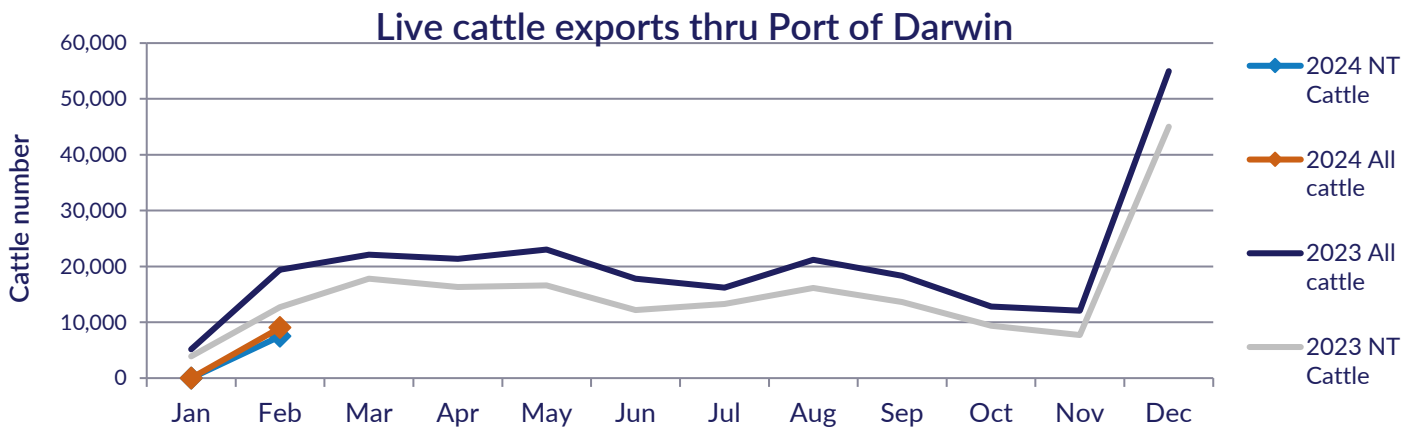

Pastoral Market Update

Live Exports via Darwin Port – February 2024

Please note: figures are for stock exported through the Port of Darwin only; some NT stock are exported through interstate ports.

Please note: the NT Cattle figures here have been rounded respectively and may not tally to totals.

The figures listed below are correct as at 29 February 2024 and are subject to change as further data becomes available.

Destination	Export of ALL CATTLE (including interstate)							Export of NT CATTLE (estimate only)						
	2022	2023	Last year to 1/02/23	YTD to 1/02/24	Feb	Last month	Difference	2022	2023	Last year to 1/02/23	YTD to 1/02/24	Feb	Last month	Difference
Brunei	2,722	3,282	0	819	819	0	819	2,205	2,448	0	681	681	0	681
Indonesia	203,381	213,805	17,958	5,907	5,907	0	5,907	160,123	162,126	11,745	4,909	4,909	0	4,909
Philippines	4,348	7,495	1,472	2,282	2,282	0	2,282	3,413	5,554	963	1,896	1,896	0	1,896
Sabah	2,667	950	0	0	0	0	0	2,069	724	0	0	0	0	0
Sarawak	1,248	1,840	0	0	0	0	0	914	1,258	0	0	0	0	0
Malaysia	2,416	4,326	0	0	0	0	0	1,936	3,221	0	0	0	0	0
Vietnam	8,993	12,737	0	0	0	0	0	7,822	9,266	0	0	0	0	0
Egypt	0	0	0	0	0	0	0	0	0	0	0	0	0	0
Thailand	0	0	0	0	0	0	0	0	0	0	0	0	0	0
Cambodia	0	0	0	0	0	0	0	0	0	0	0	0	0	0
Total	225,775	244,435	19,430	9,008	9,008	0	9,008	178,482	184,597	12,707	7,486	7,486	0	7,486

Livestock Movement Statistics Reports for livestock movements from NT to Interstate, within NT and Interstate to NT are updated biannually – see [livestock movement statistics](#).

[Subscribe](#) or [unsubscribe](#) to the monthly Pastoral Market Update.