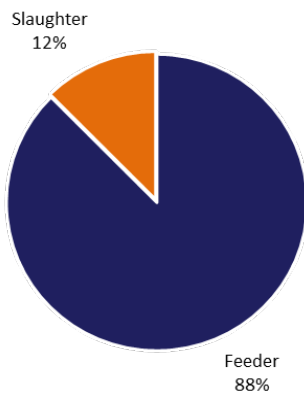

Live cattle and buffalo exports by type