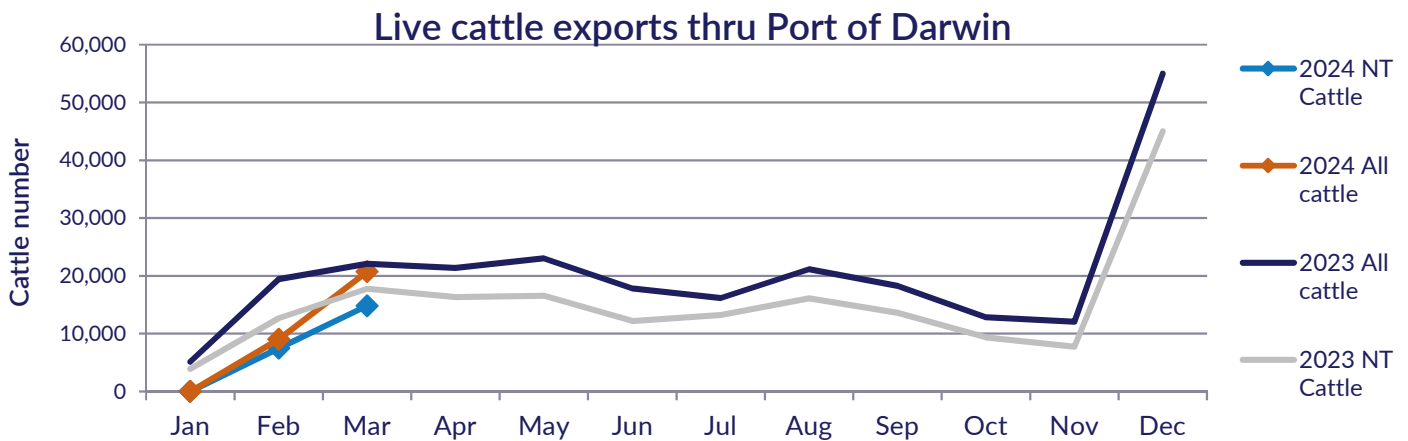

Pastoral Market Update

Live Exports via Darwin Port – March 2024

Please note: figures are for stock exported through the Port of Darwin only; some NT stock are exported through interstate ports.

Please note: the NT Cattle figures here have been rounded respectively and may not tally to totals.

The figures listed below are correct as at 31 March 2024 and are subject to change as further data becomes available.

Destination	Export of ALL CATTLE (including interstate)							Export of NT CATTLE (estimate only)						
	2022	2023	Last year to 1/03/23	YTD to 1/03/24	Mar	Last month	Difference	2022	2023	Last year to 1/03/23	YTD to 1/03/24	Mar	Last month	Difference
Brunei	2,722	3,282	0	819	0	819	-819	2,205	2,448	0	681	0	681	-681
Indonesia	203,381	213,805	21,409	26,624	20,717	5,907	14,810	160,123	162,126	11,745	19,721	14,813	4,909	9,904
Philippines	4,348	7,495	0	2,282	0	2,282	-2,282	3,413	5,554	963	1,896	0	1,896	-1,896
Sabah	2,667	950	0	0	0	0	0	2,069	724	0	0	0	0	0
Sarawak	1,248	1,840	0	0	0	0	0	914	1,258	0	0	0	0	0
Malaysia	2,416	4,326	678	0	0	0	0	1,936	3,221	0	0	0	0	0
Vietnam	8,993	12,737	0	0	0	0	0	7,822	9,266	0	0	0	0	0
Egypt	0	0	0	0	0	0	0	0	0	0	0	0	0	0
Thailand	0	0	0	0	0	0	0	0	0	0	0	0	0	0
Cambodia	0	0	0	0	0	0	0	0	0	0	0	0	0	0
Total	225,775	244,435	22,087	29,725	20,717	9,008	11,709	178,482	184,597	12,707	22,298	14,813	7,486	7,327